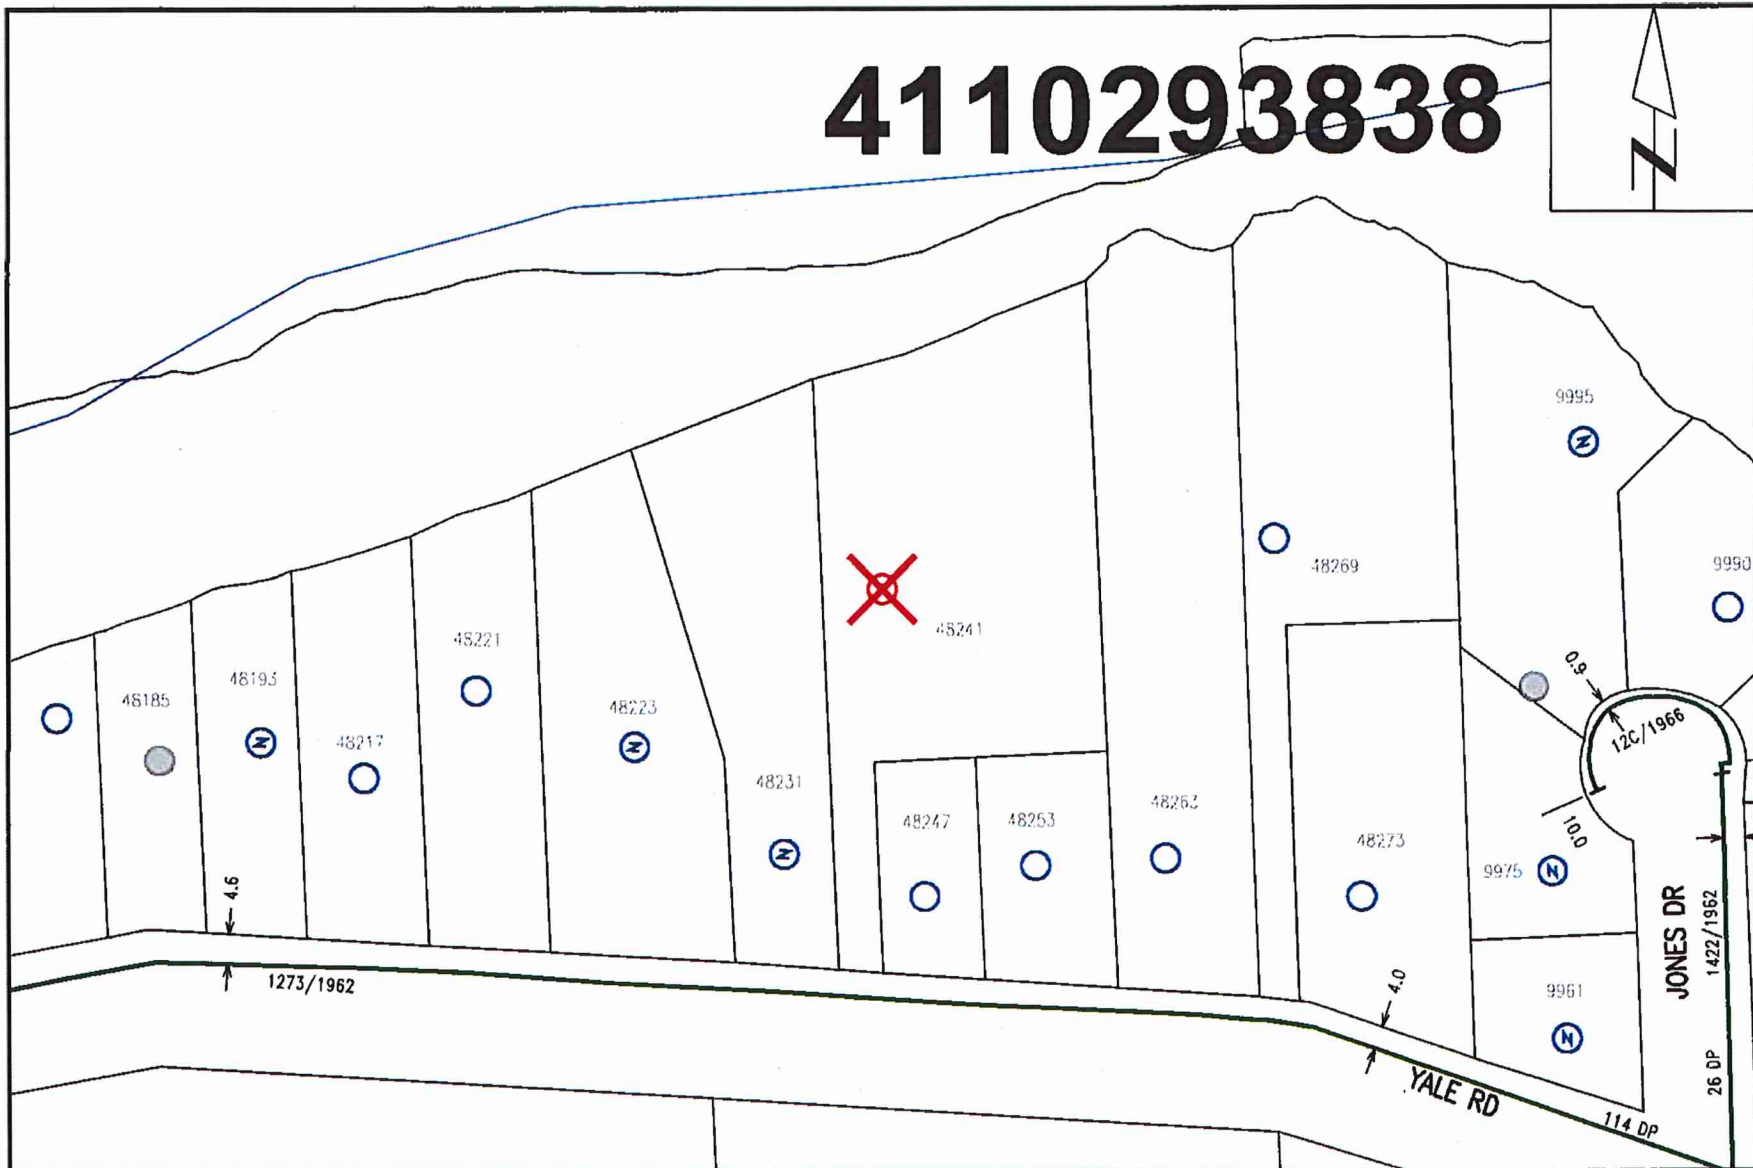

FORTIS BC GAS
GAS SERVICE INSTALLATION
48241 YALE RD.

6 May 18 10:33p

FORTIS # 30397549
MAY.12/15

NOTES: FIG 3.4.1. TRAFFIC MANUAL
LANE CLOSURE WITH TCPS
TWO LANE - TWO WAY
ROADWAY.

p.1

4110293838

4110293838

<p>Nearest Intersection: Jones Dr and Yale Rd. Distance from lot to intersection is 153 meters (54 degrees East of South). View Scale: 1:1000</p>	<p>48241 Yale Rd, Chilliwack Order #: 30997549 Prem #: 10087831 City Limits: Chilliwack</p>
<p>X: 1299822872.00 Y: 471725632.00</p>	<p>Select autofextext type 2018/04/24</p>