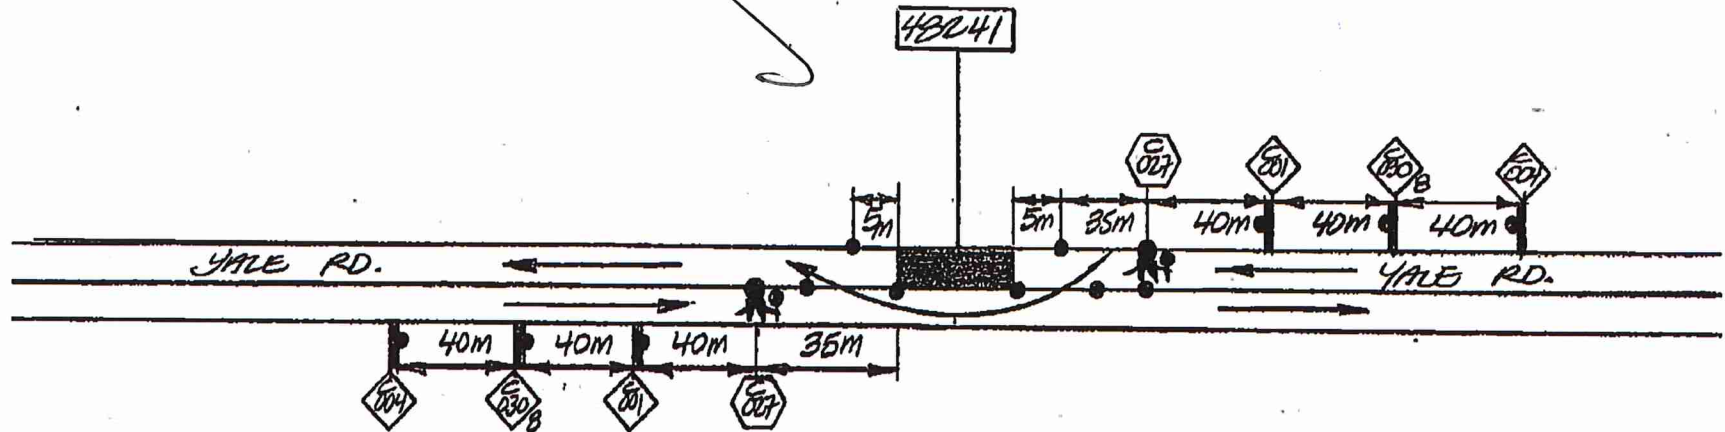

FORTIS BC GAS
GAS SERVICE INSTALLATION
48241 YALE RD.

6 May 18 10:33p

FORTIS # 30397549
MAY.12/15

NOTES: FIG 3.4.1. TRAFFIC MANUAL
LANE CLOSURE WITH TCPS
TWO LANE - TWO WAY
ROADWAY.

p.1

4110293838

4110293838

<p>Nearest Intersection: Jones Dr and Yale Rd. Distance from lot to intersection is 153 meters (54 degrees East of South). View Scale: 1:1000</p>	<p>48241 Yale Rd, Chilliwack Order #: 30997549 Prem #: 10087831 City Limits: Chilliwack</p>
<p>X: 1299822872.00 Y: 471725632.00</p>	<p>Select autofextext type 2018/04/24</p>